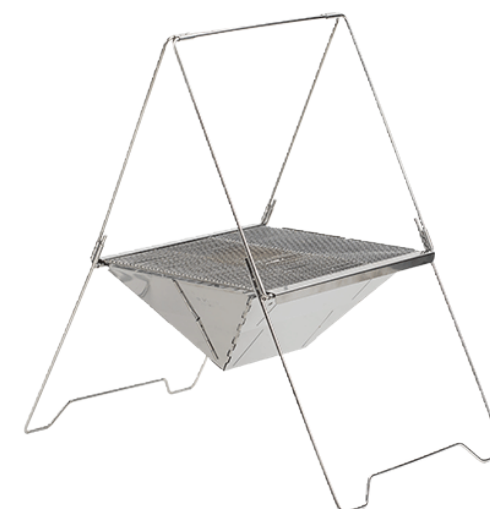

Suitable for easy cooked ingredients

Suitable for baking or smoking

Easy to carry, pulley at the bottom, save time and effort

KETTLE CHARCOAL GRILL

Item No. 61C22J
Size 69x69x107cm
Material Galvanized iron, enamel, iron, stainless steel,
CTN Size 64x64x35cm/1PC
G.W./N.W 13kgs/12kgs

With thermometer, firepower is convenient to control

Removable ash box design, no dust leakage, easy to cleaning

with the wheel design convenience of movement and stable

BIG GREEN EGG

Item No. 61C20Z
Size 35X40.5X55cm
Material Ceram,Cnamel
CTN Size 50x41x41cm/1PC
G.W./N.W 27kgs/24kgs

BBQ GRILL

Item No. 61C19M
Size 45x16.5x37cm
Material 201 stainless steel+430 Iron +600D oxford fabric
CTN Size 49x19x25cm/1PC
G.W./N.W 8.15kgs/7.3kgs

BBQ GRILL

Item No. 61C23D
Size 52.8x26.2x62.4cm
Material stainless steel, iron
CTN Size 53x27x32cm/5PCS
G.W./N.W 3.9kgs/3.2kgs